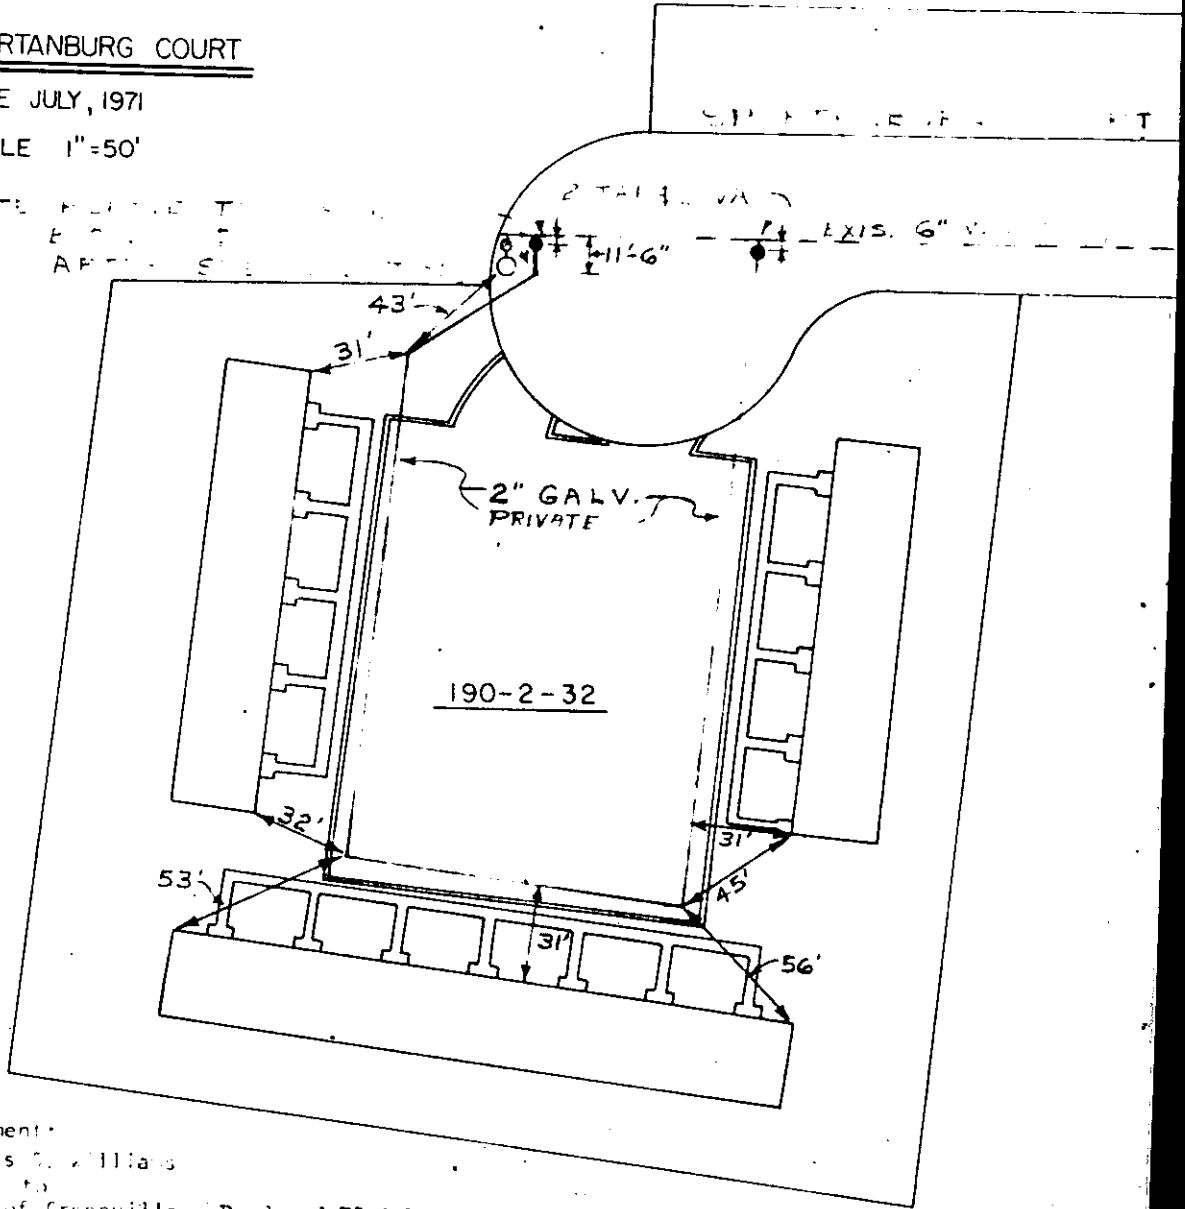

SPARTANBURG COURT

DATE JULY, 1971

SCALE 1"=50'

NOTE: PLEASE REFER TO
E.C. 11-6
APPROX. SEE PLAT

Easement:

Gladys S. Williams

to

City of Greenville Deed and Plat Recorded January 13, 1972 at 11:07 A. M., #190hh